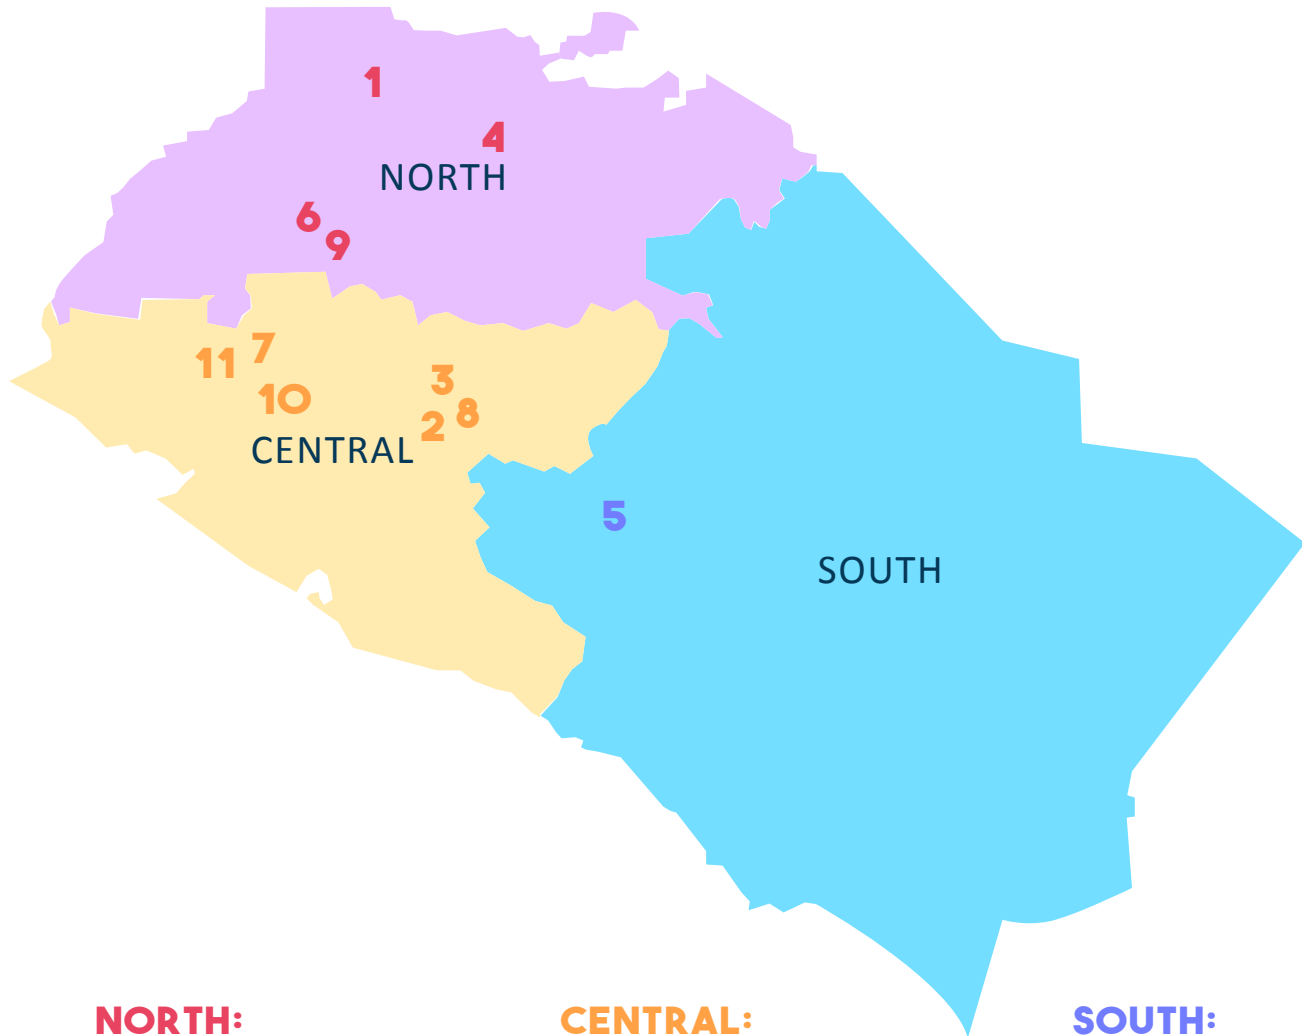

ORANGE COUNTY

SUPPORTIVE HOUSING STRATEGY

Current Project Locations According to Service Planning Areas

NORTH:

- 1. Fullerton Motel Conversion (10)
- 4. Placentia Vets Village (50)
- 6. Jamboree PSH (70)
- 9. Anaheim Vets (TBD)

CENTRAL:

- 2. Santa Ana Vets Village (76)
- 3. Aqua (57)
- 7. Della Rosa (50)
- 8. Santa Ana Art Collective (58)
- 10. Midway City (TBD)
- 11. Westminster & Locus (TBD)

SOUTH:

- 5. Cypress Village (80)

TOTAL NUMBER OF UNITS: 451

NUMBER OF UNITS FUNDED THROUGH MHSA/SNHP: 99