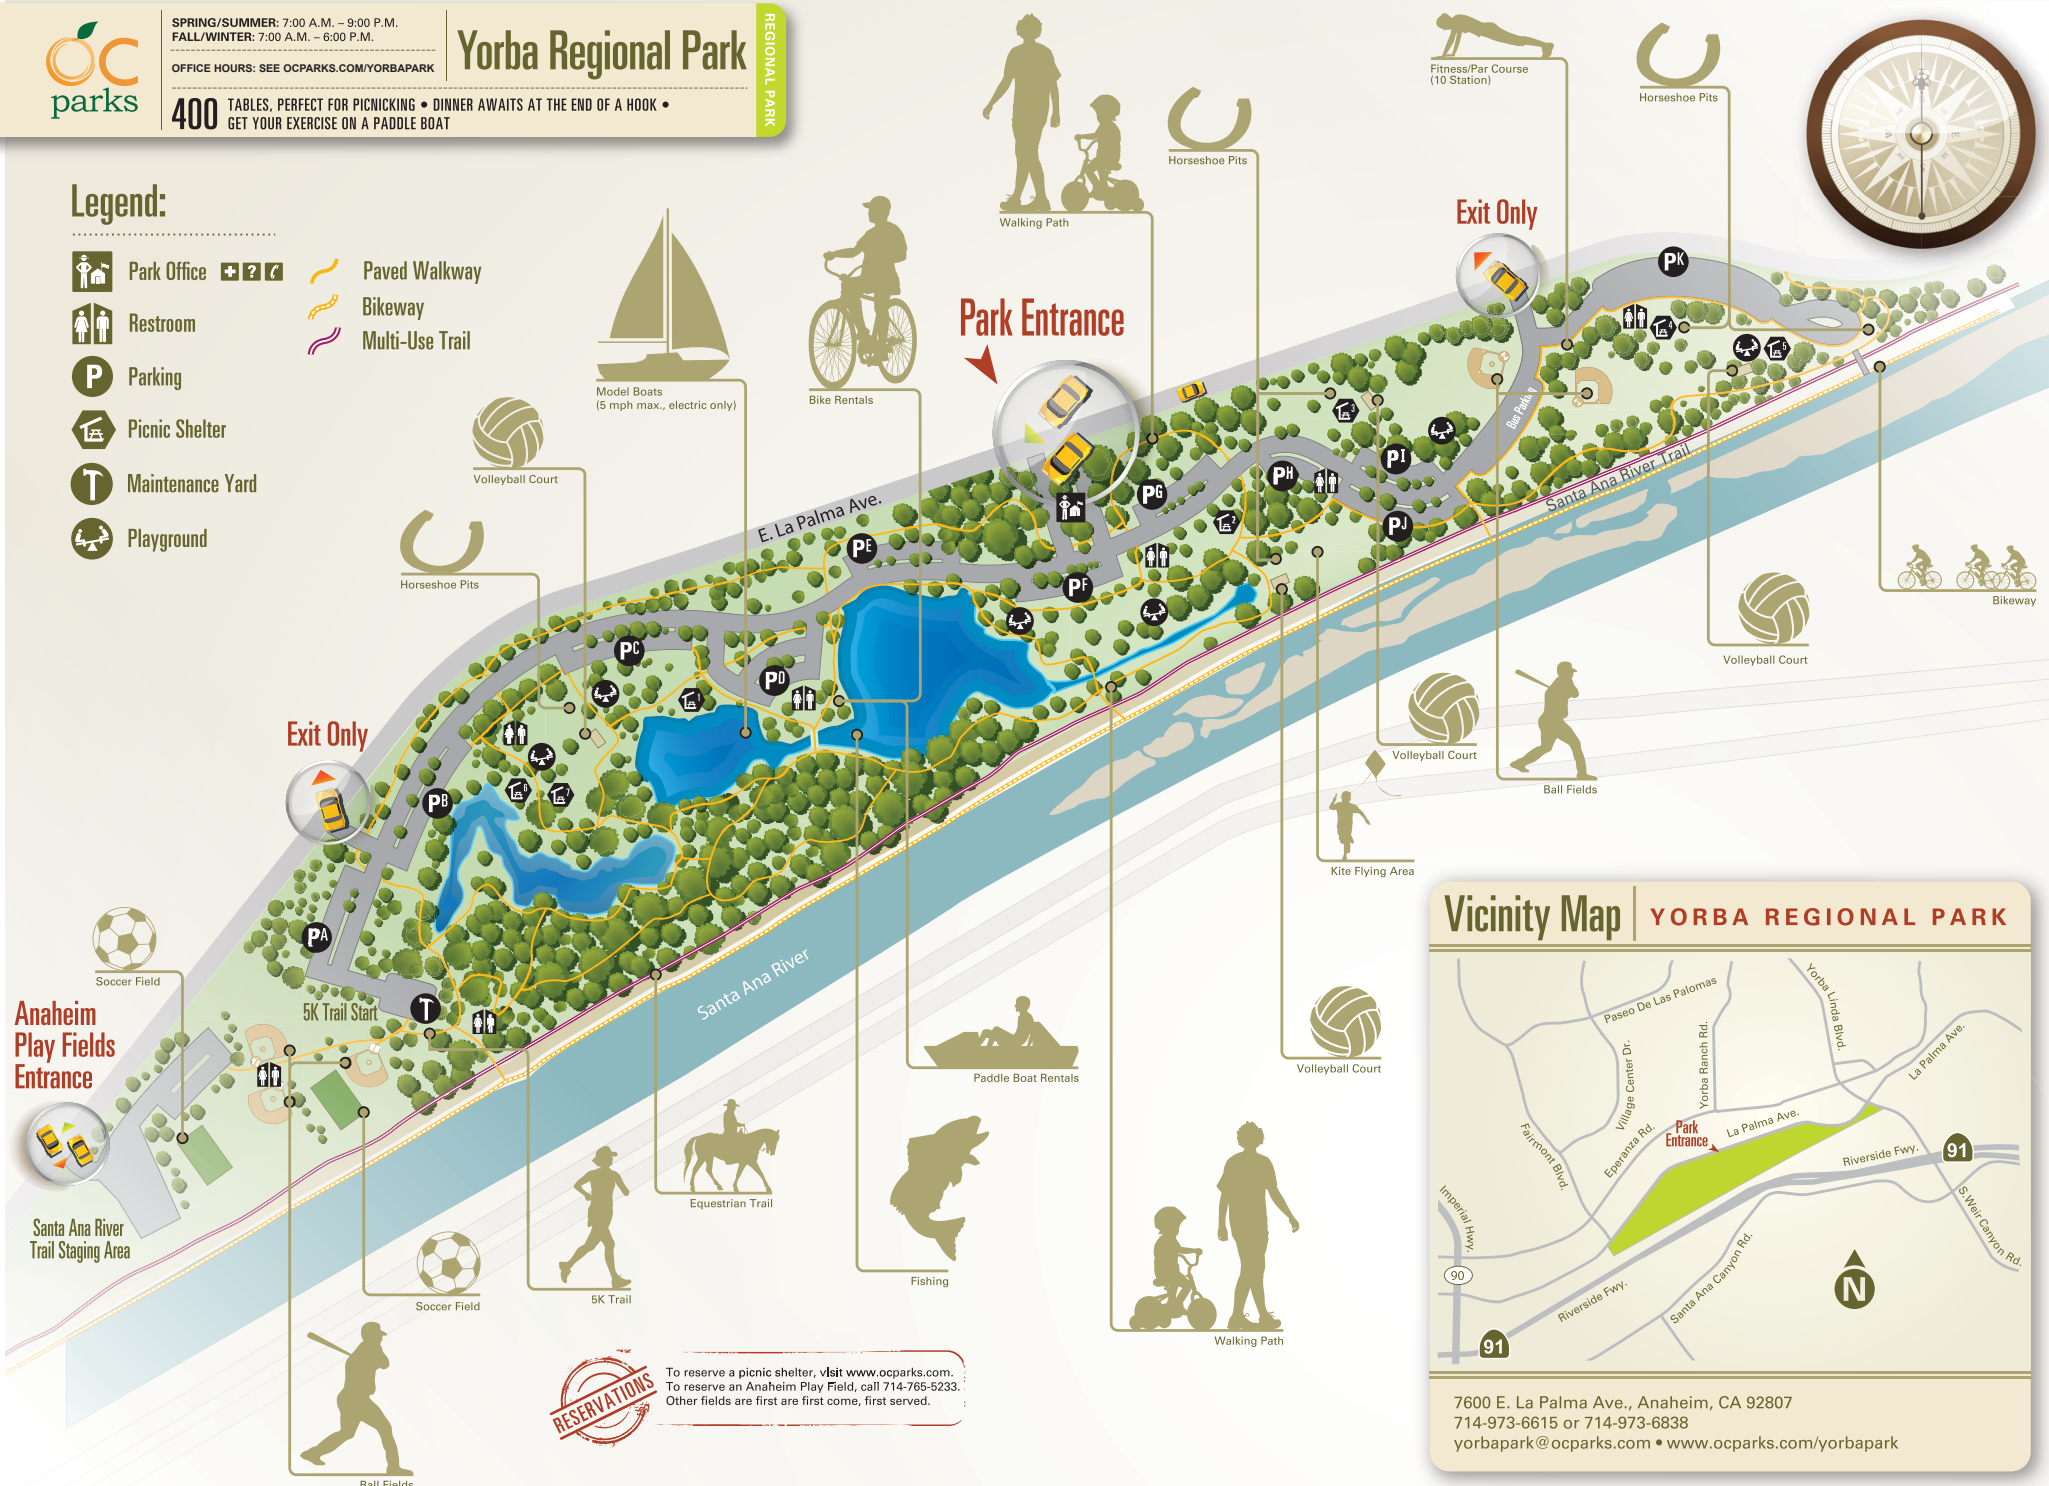

OFFICE HOURS: SEE OCPARKS.COM/YORBAPARK

Yorba Regional Park

REGIONAL PARK

400 TABLES, PERFECT FOR PICNICKING • DINNER AWAITS AT THE END OF A HOOK • GET YOUR EXERCISE ON A PADDLE BOAT

Legend:

- Park Office + ? ? ?
- Restroom
- Parking
- Picnic Shelter
- Maintenance Yard
- Playground

- Paved Walkway
- Bikeway
- Multi-Use Trail

Vicinity Map | YORBA REGIONAL PARK